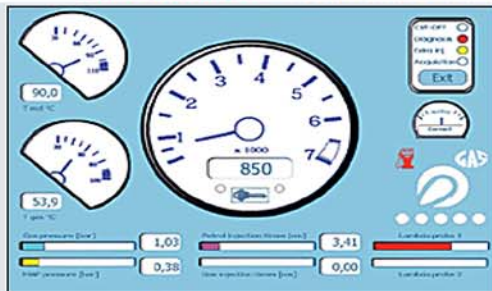

LEED certified general contractor to design and build with onsite service level agreement aftercare

HConverters™

Enables any gasoline engine to run on H plus switch back to gasoline anytime!

HConverters™ converts fossil fuel engines, motors & gensets to hydrogen gas:

100% pure hydrogen gas or blended hydrogen gas with enriched fossil fuel:

- hydrogen gas • gasoline / hydrogen gas • switch back to 100% gasoline anytime

Benefits:

- cut costs • lower emissions NOx • reduce fossil fuel consumption
- same or better performance and mileage • save the earth

HConverters™ service includes conversion, tuning, testing and aftercare maintenance

The average price of **HConverters™** is $4,995

for **HConverters™** details, please contact:
CustomerCare@HGenerators.com